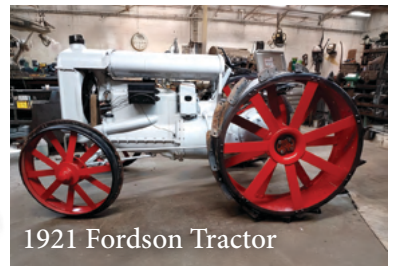

1977 Chevy Van

1979 Farmall Loader Tractor

Contemporary Custom Dollhouse

1980 Yamaha Motorcycle

Keystone Montana 3811MS RV

John Deere Model B Tractor

CHILDREN'S AUCTION

A small auction with the Kids' Auction at 10:00 am on Saturday, featuring items just for kids, for kid to bid on.

1953 Mercury

B&W RVK3700 20K Companion OEM Fifth Wheel RV Hitch

1921 Fordson Tractor

2018 Car Trailer 92" x 18'

4 Night Stay Bella Vista, AR

1963 International Dump Truck

For more information scan or visit
www.kansas.mccsale.org